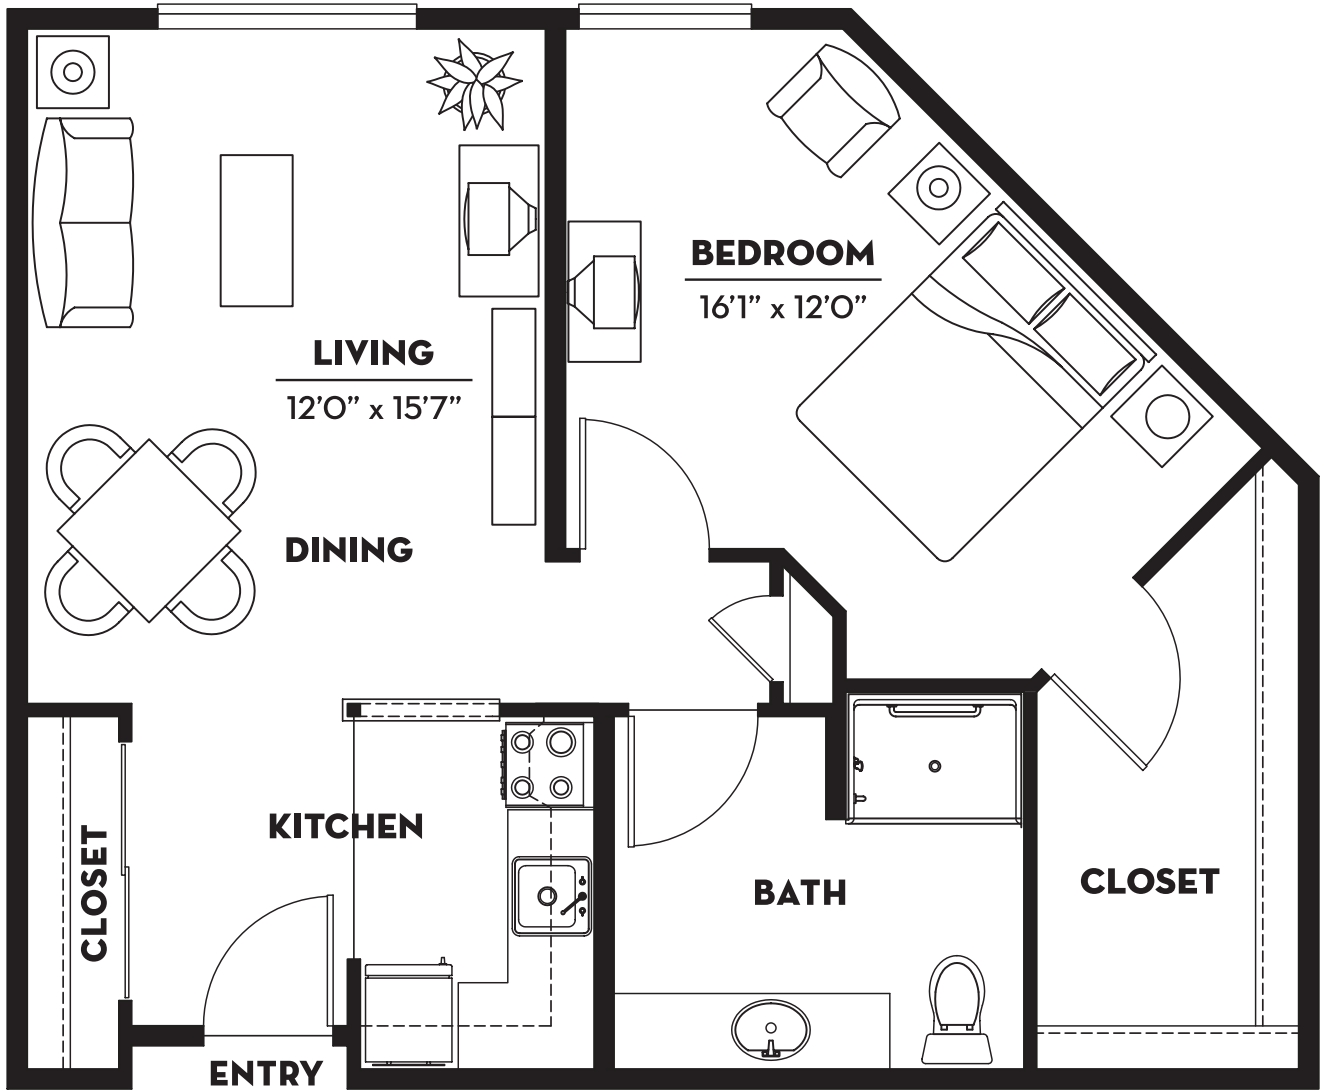

FAIRWINDS - REDMOND • FLOOR PLAN

**WILLOCKS CREEK SUITE
683 SQUARE FEET**

Fairwinds - Redmond Retirement Community • 9988 Avondale Road NE • Redmond, WA 98052 • (425) 558-4700