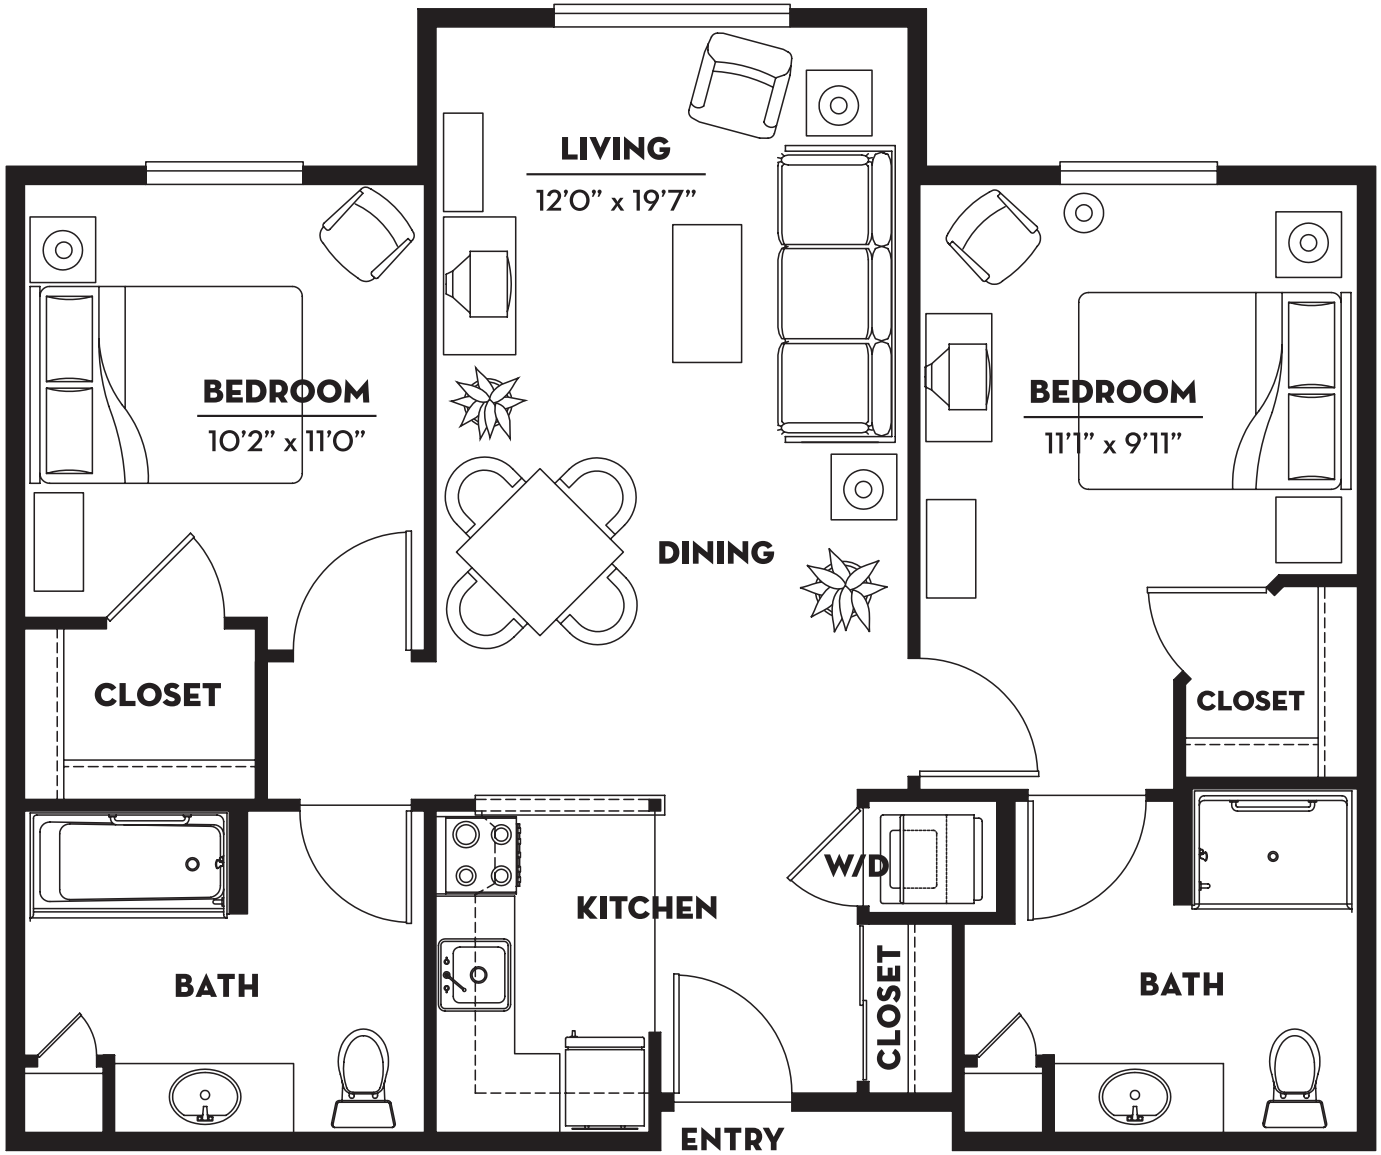

FAIRWINDS - REDMOND • FLOOR PLAN

SAMMAMISH SUITE 903 SQUARE FEET

Fairwinds - Redmond Retirement Community • 9988 Avondale Road NE • Redmond, WA 98052 • (425) 558-4700