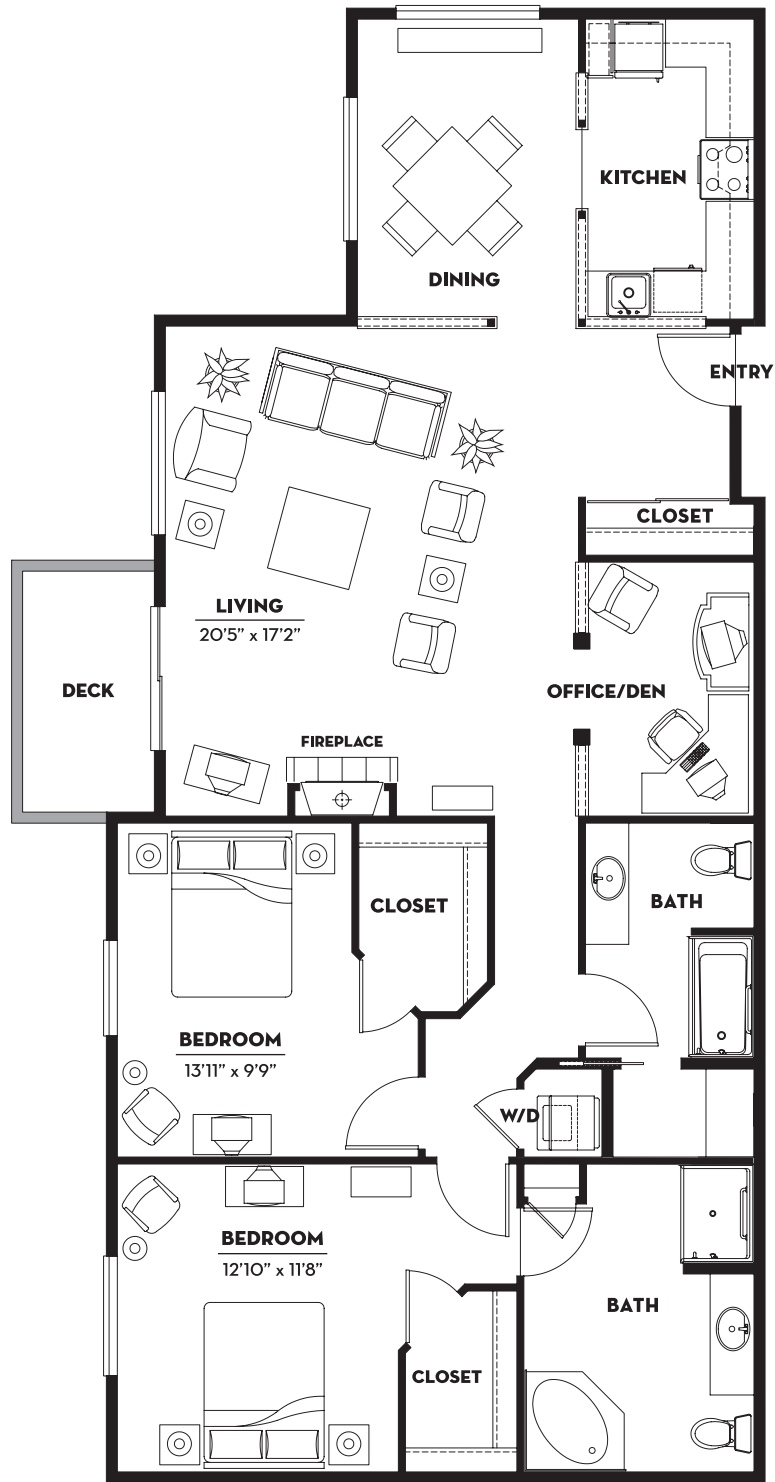

FAIRWINDS - REDMOND • FLOOR PLAN

MARYMOOR SUITE 1,504 SQUARE FEET

Fairwinds - Redmond Retirement Community • 9988 Avondale Road NE • Redmond, WA 98052 • (425) 558-4700