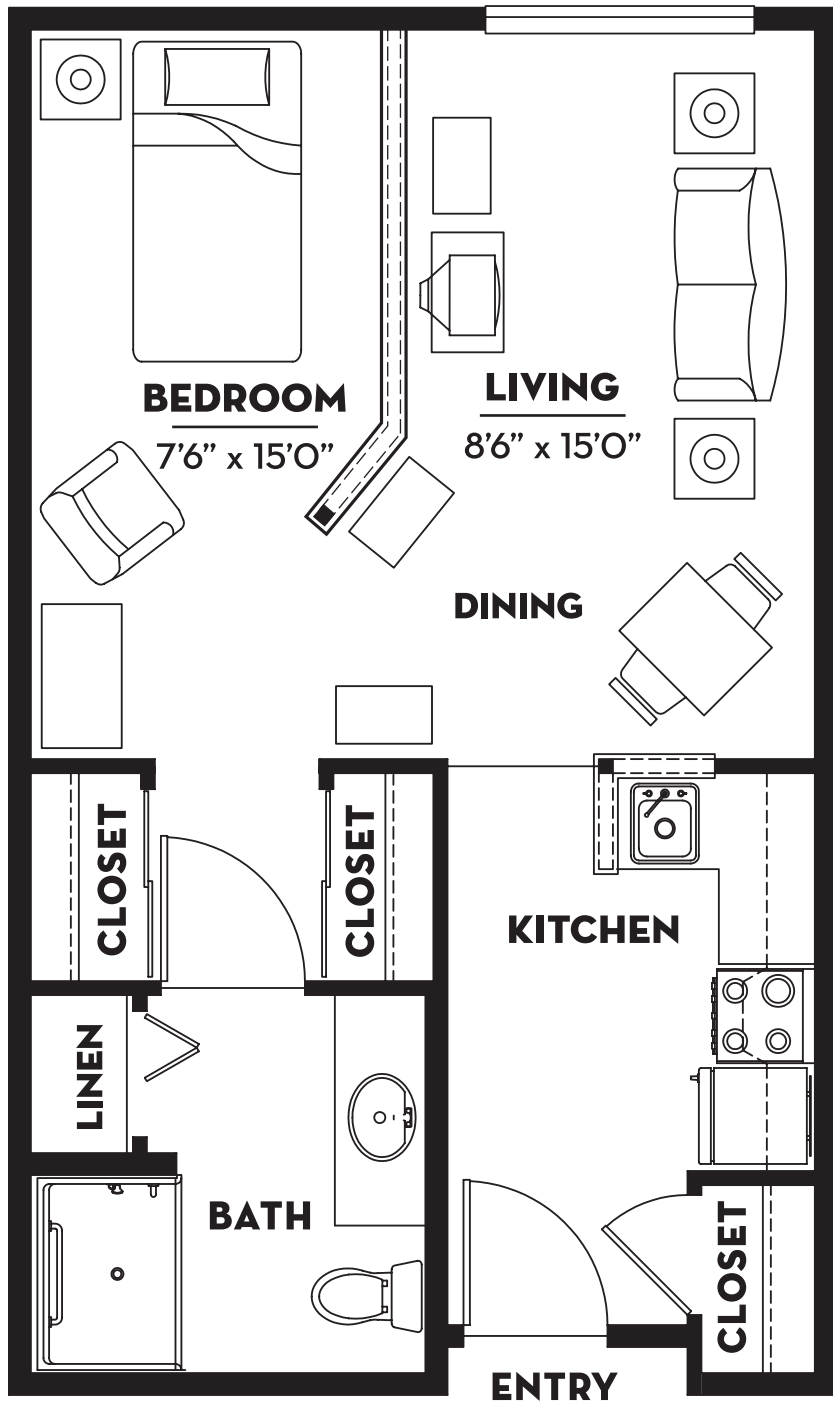

FAIRWINDS - REDMOND • FLOOR PLAN

**IDYLWOOD SUITE
468 SQUARE FEET**