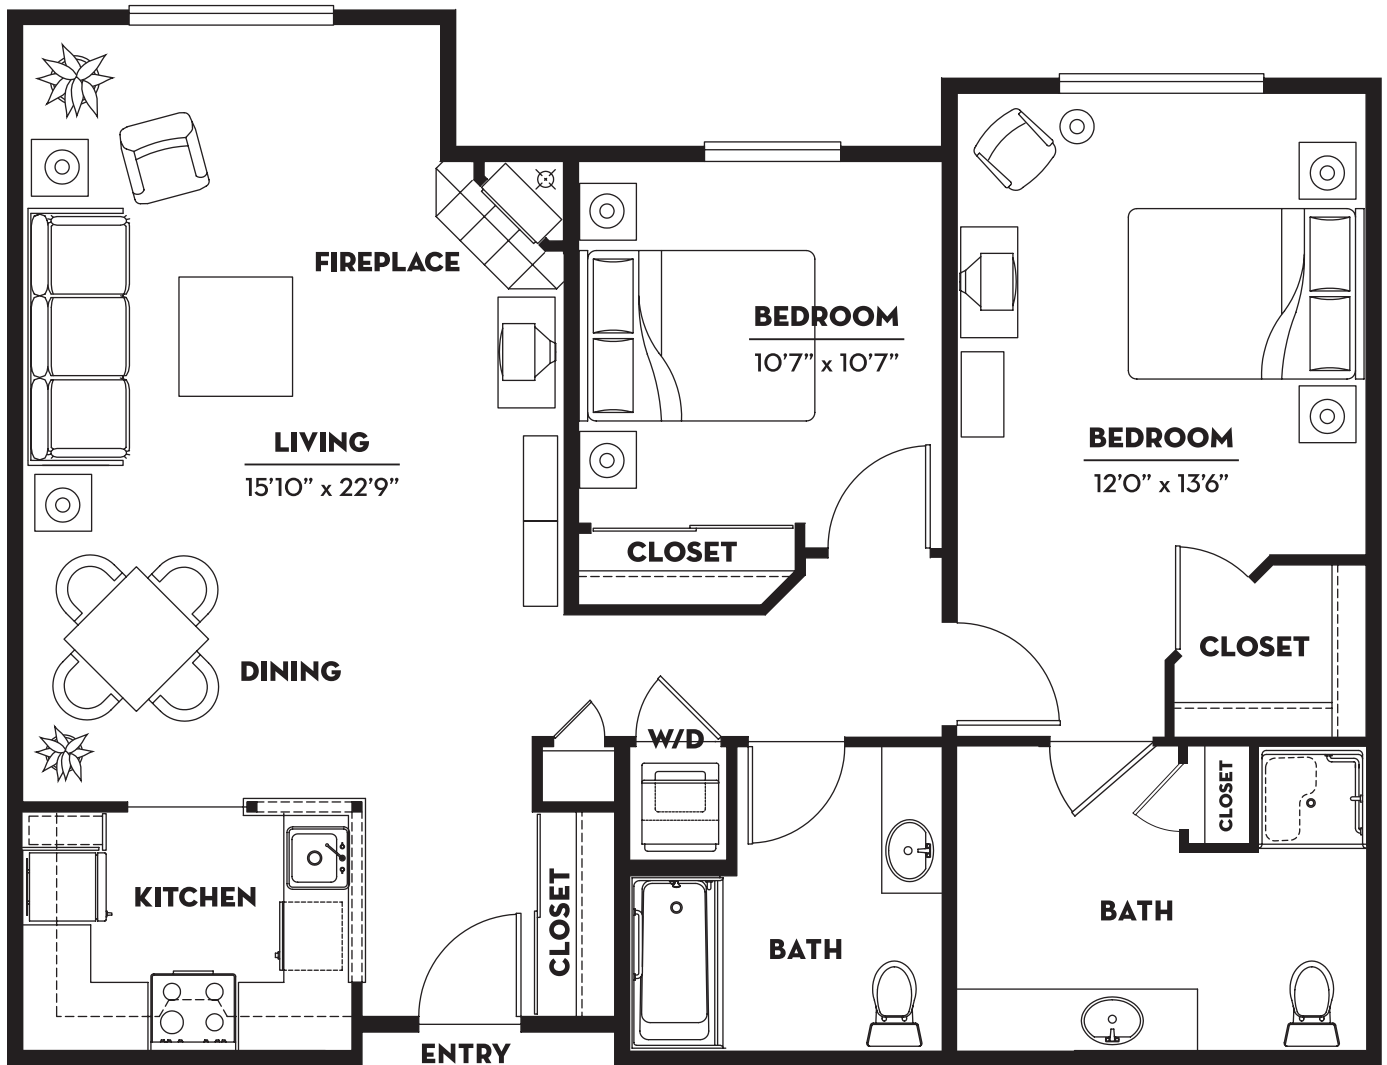

# FAIRWINDS - REDMOND • FLOOR PLAN

## CASCADE SUITE 1,117 SQUARE FEET

Fairwinds - Redmond Retirement Community • 9988 Avondale Road NE • Redmond, WA 98052 • (425) 558-4700