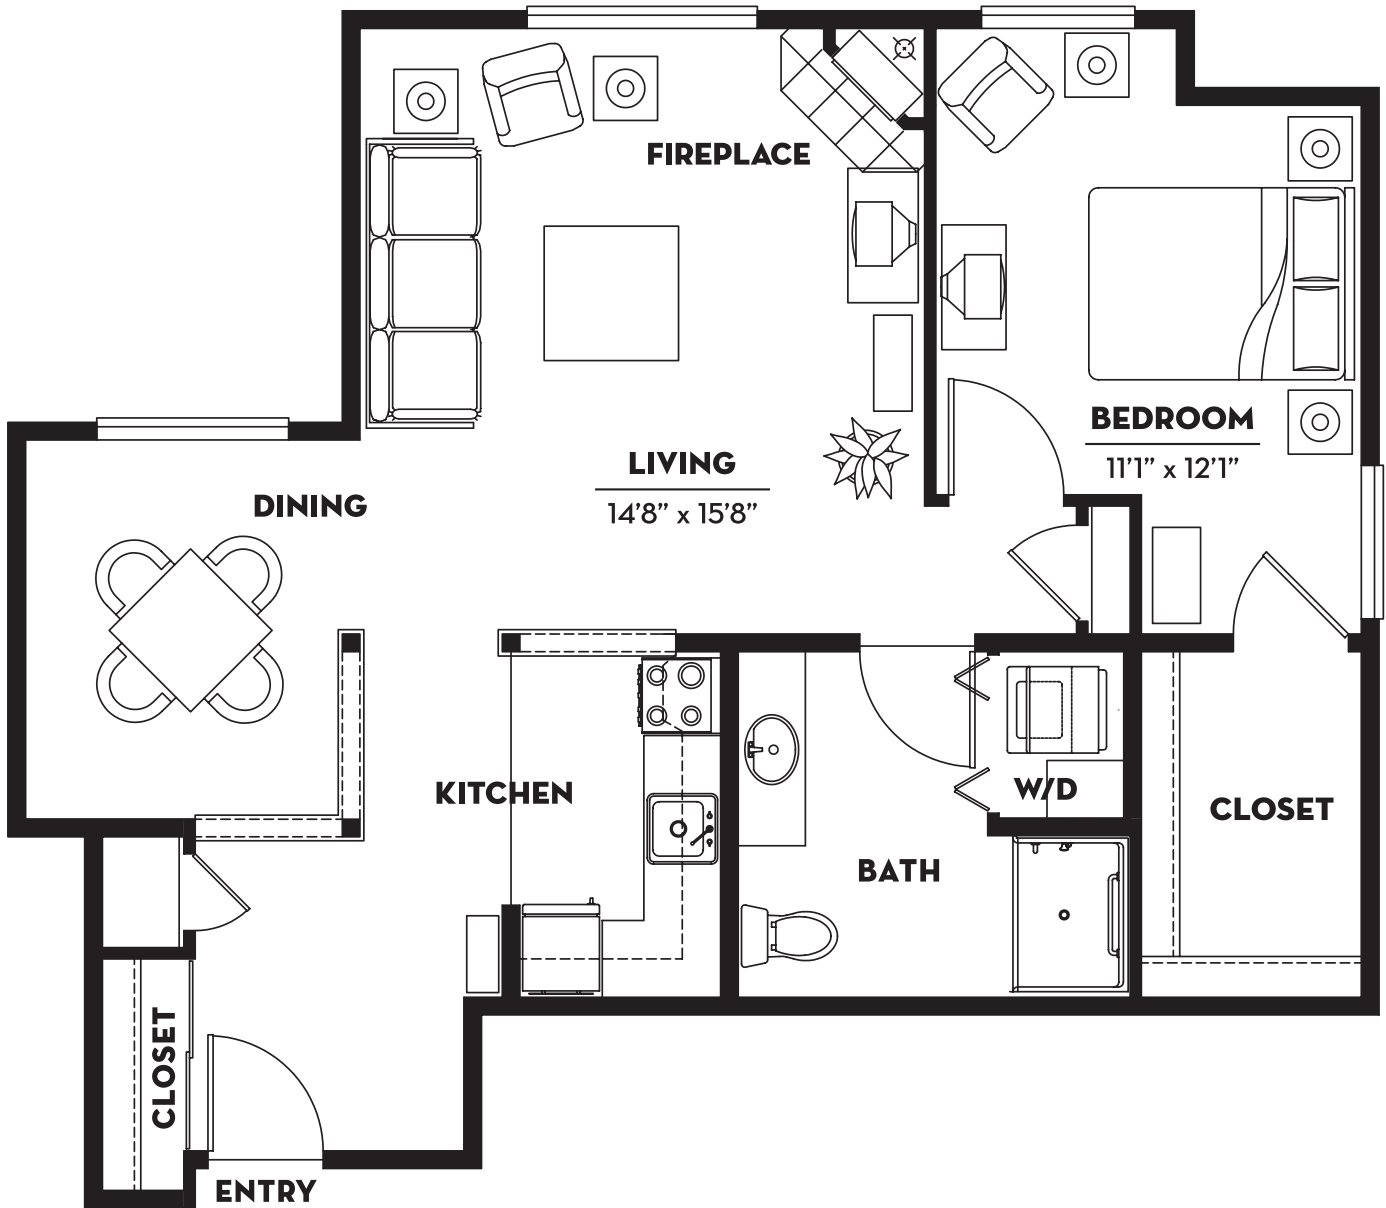

FAIRWINDS - REDMOND • FLOOR PLAN

BRIDLE CREST SUITE 854 SQUARE FEET

Fairwinds - Redmond Retirement Community • 9988 Avondale Road NE • Redmond, WA 98052 • (425) 558-4700