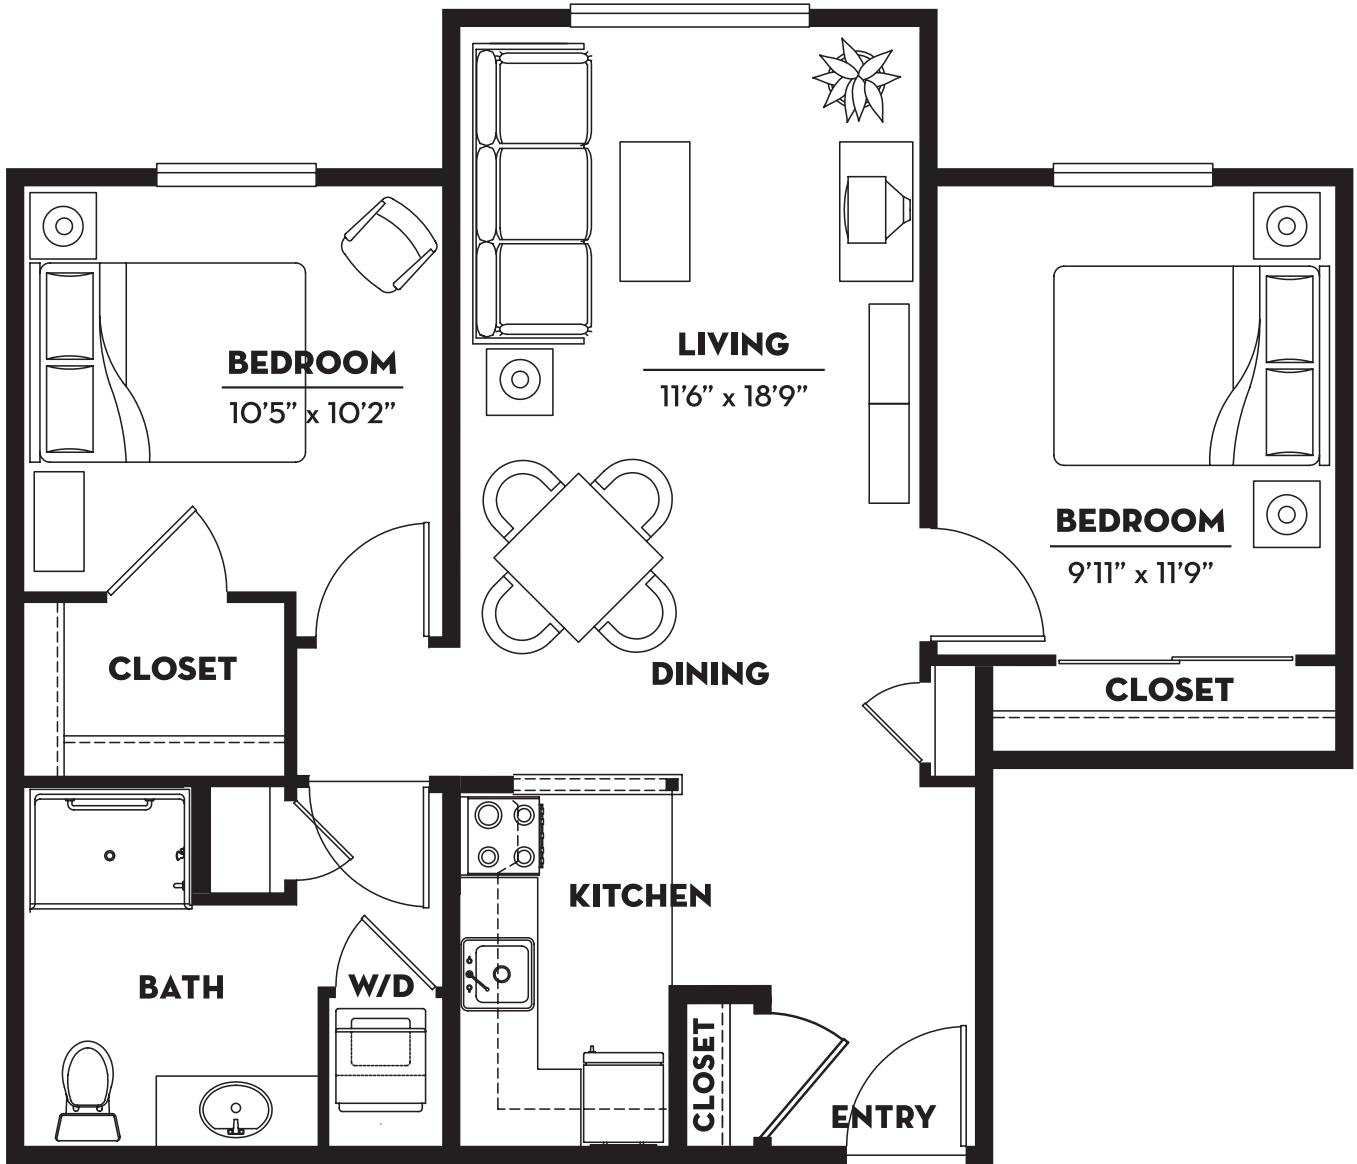

# FAIRWINDS - REDMOND • FLOOR PLAN

## BEAR CREEK SUITE 805 SQUARE FEET

Fairwinds - Redmond Retirement Community • 9988 Avondale Road NE • Redmond, WA 98052 • (425) 558-4700