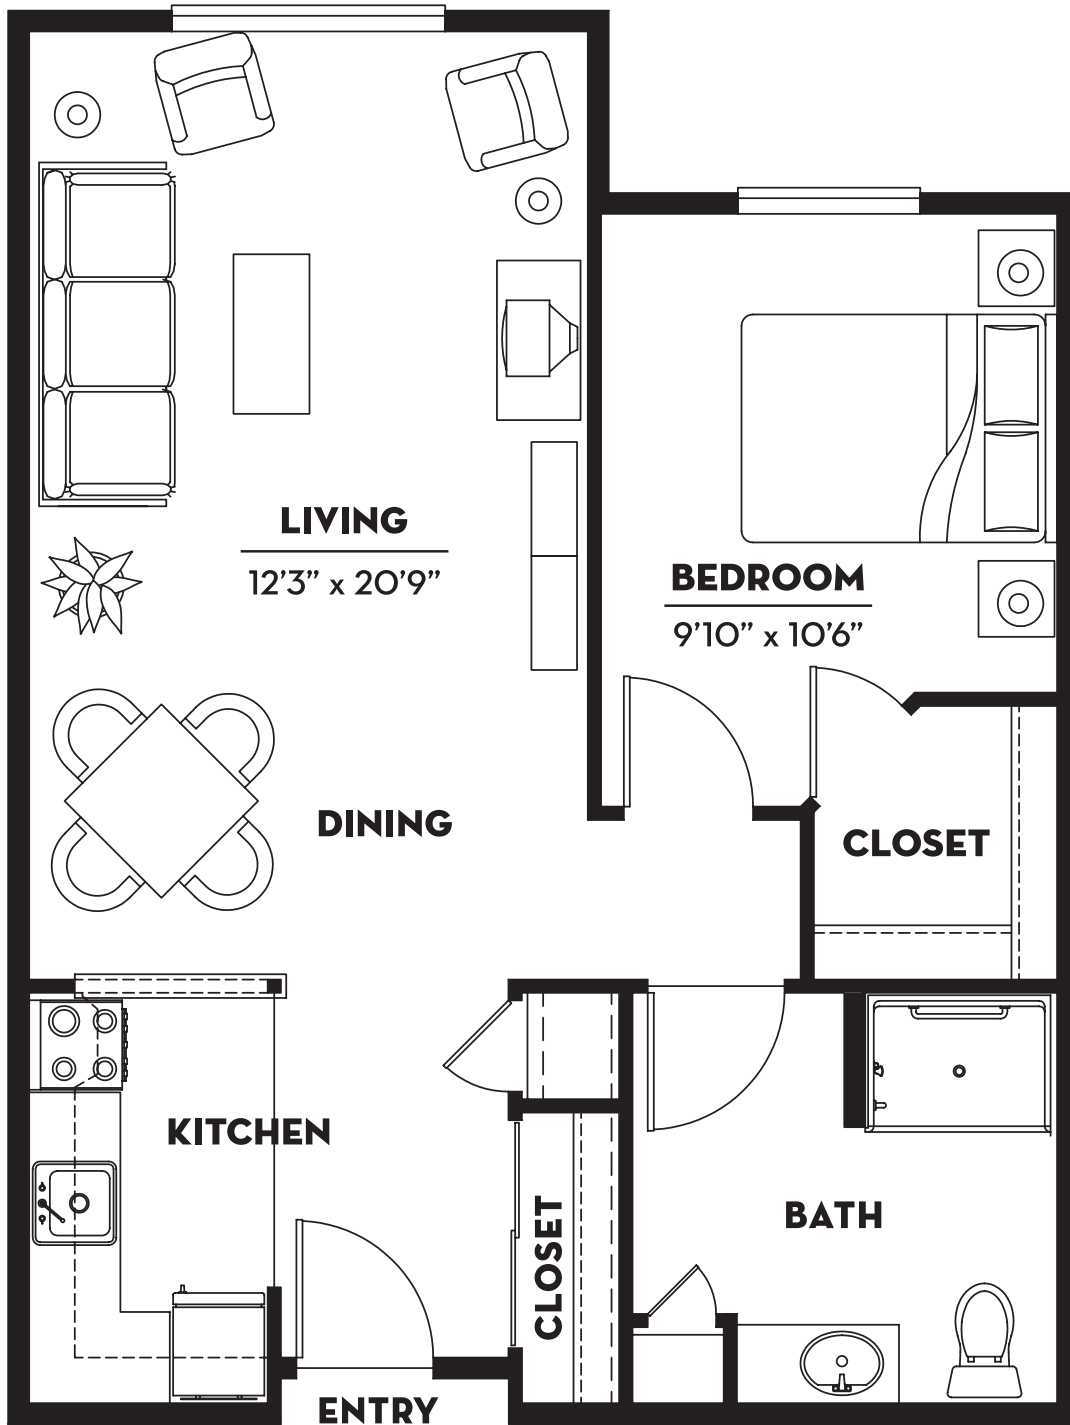

FAIRWINDS - REDMOND • FLOOR PLAN

**ASHFORD SUITE
667 SQUARE FEET**

Fairwinds - Redmond Retirement Community • 9988 Avondale Road NE • Redmond, WA 98052 • (425) 558-4700