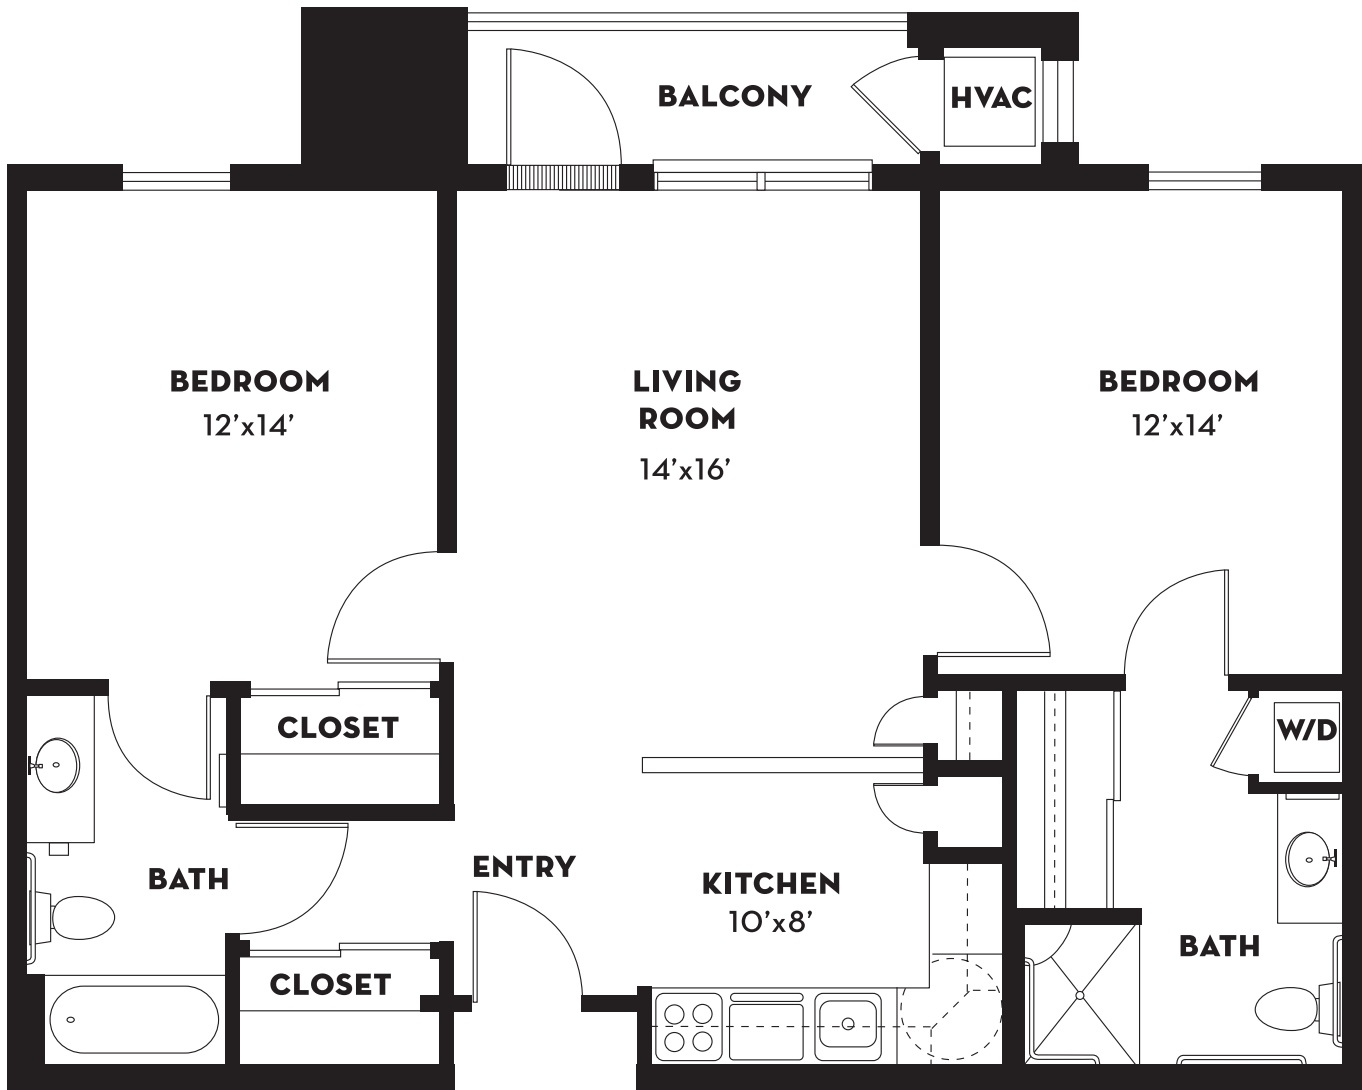

FAIRWINDS - RIVER'S EDGE • FLOOR PLAN

**TWO BEDROOM / TWO BATH
APPROXIMATELY 975 SQUARE FEET**