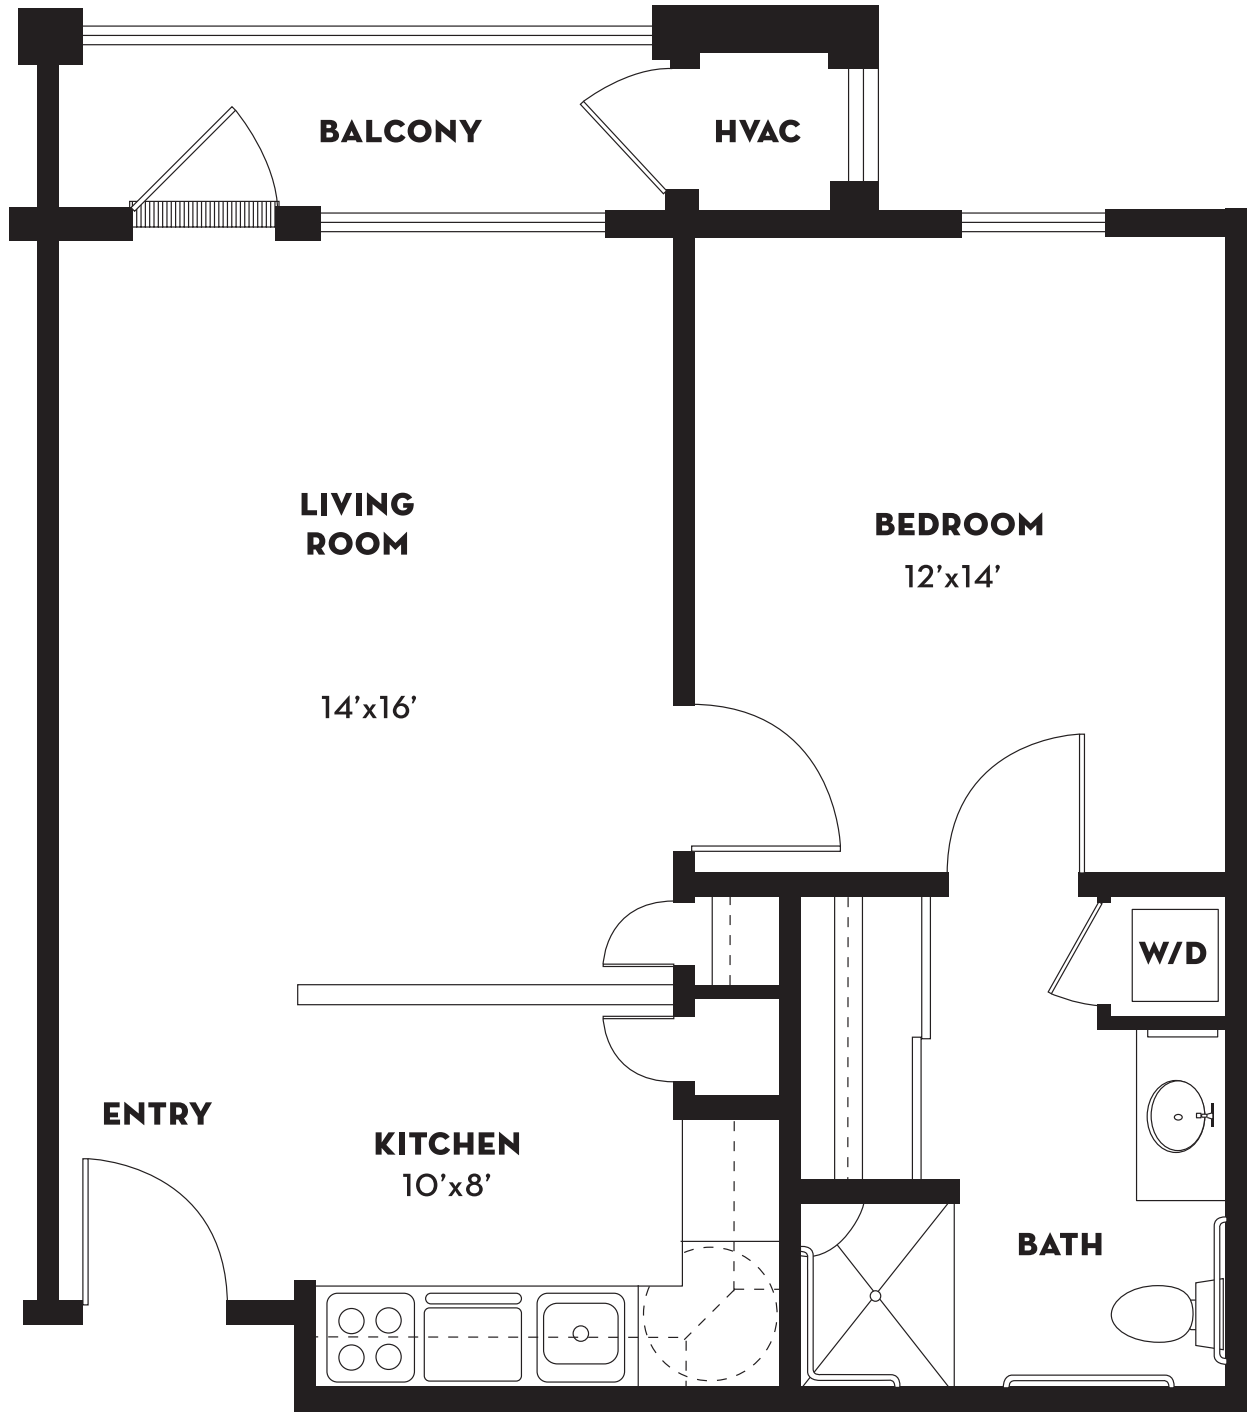

# FAIRWINDS - RIVER'S EDGE • FLOOR PLAN

**ONE BEDROOM/ONE BATH  
APPROXIMATELY 650 SQUARE FEET**