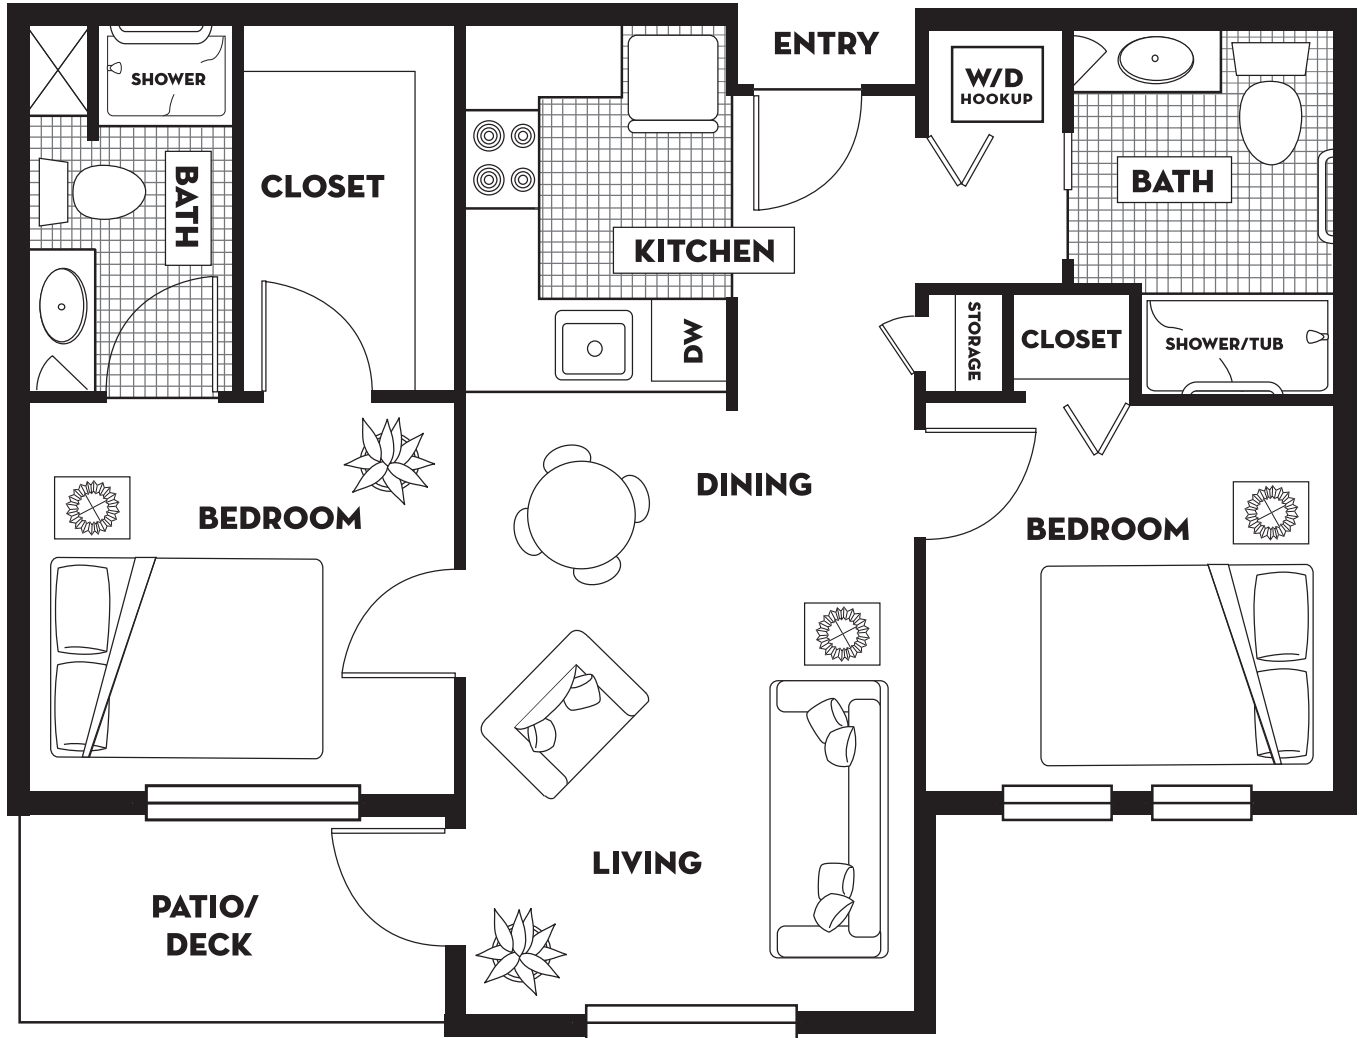

HERITAGE ESTATES • FLOOR PLAN

CONGREGATE LIVING TWO BEDROOM 862 SQUARE FEET

Heritage Estates Retirement Community • 900 E. Stanley Blvd. • Livermore, CA 94550 • (925) 373-3636