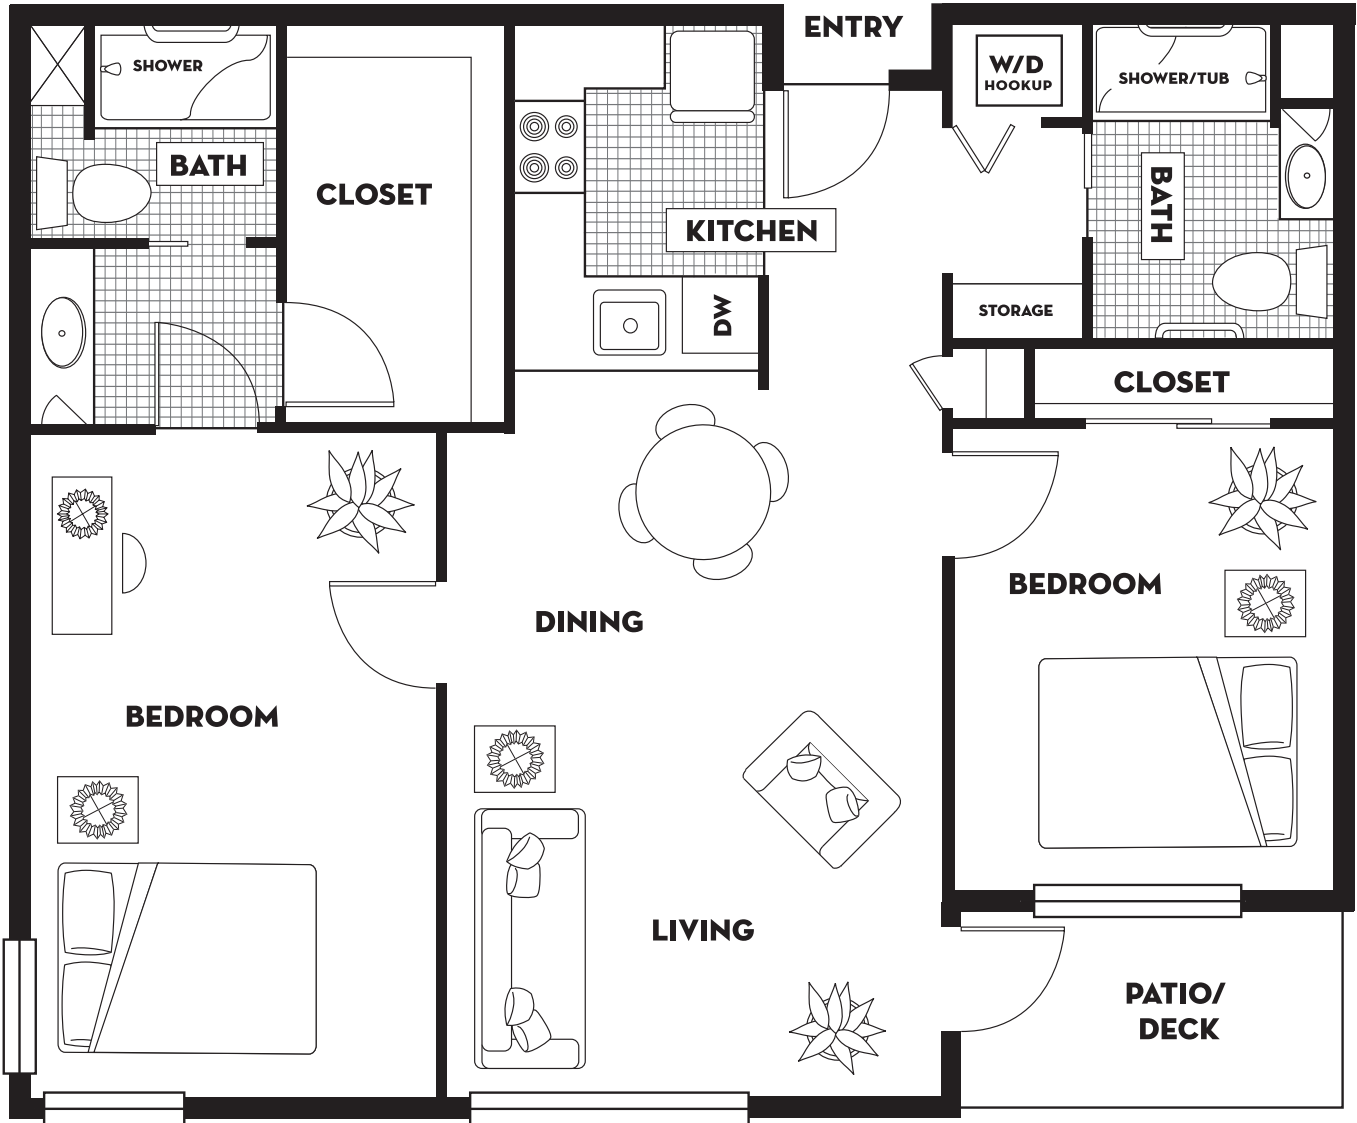

HERITAGE ESTATES • FLOOR PLAN

CONGREGATE LIVING TWO BEDROOM 1,076 SQUARE FEET

Heritage Estates Retirement Community • 900 E. Stanley Blvd. • Livermore, CA 94550 • (925) 373-3636