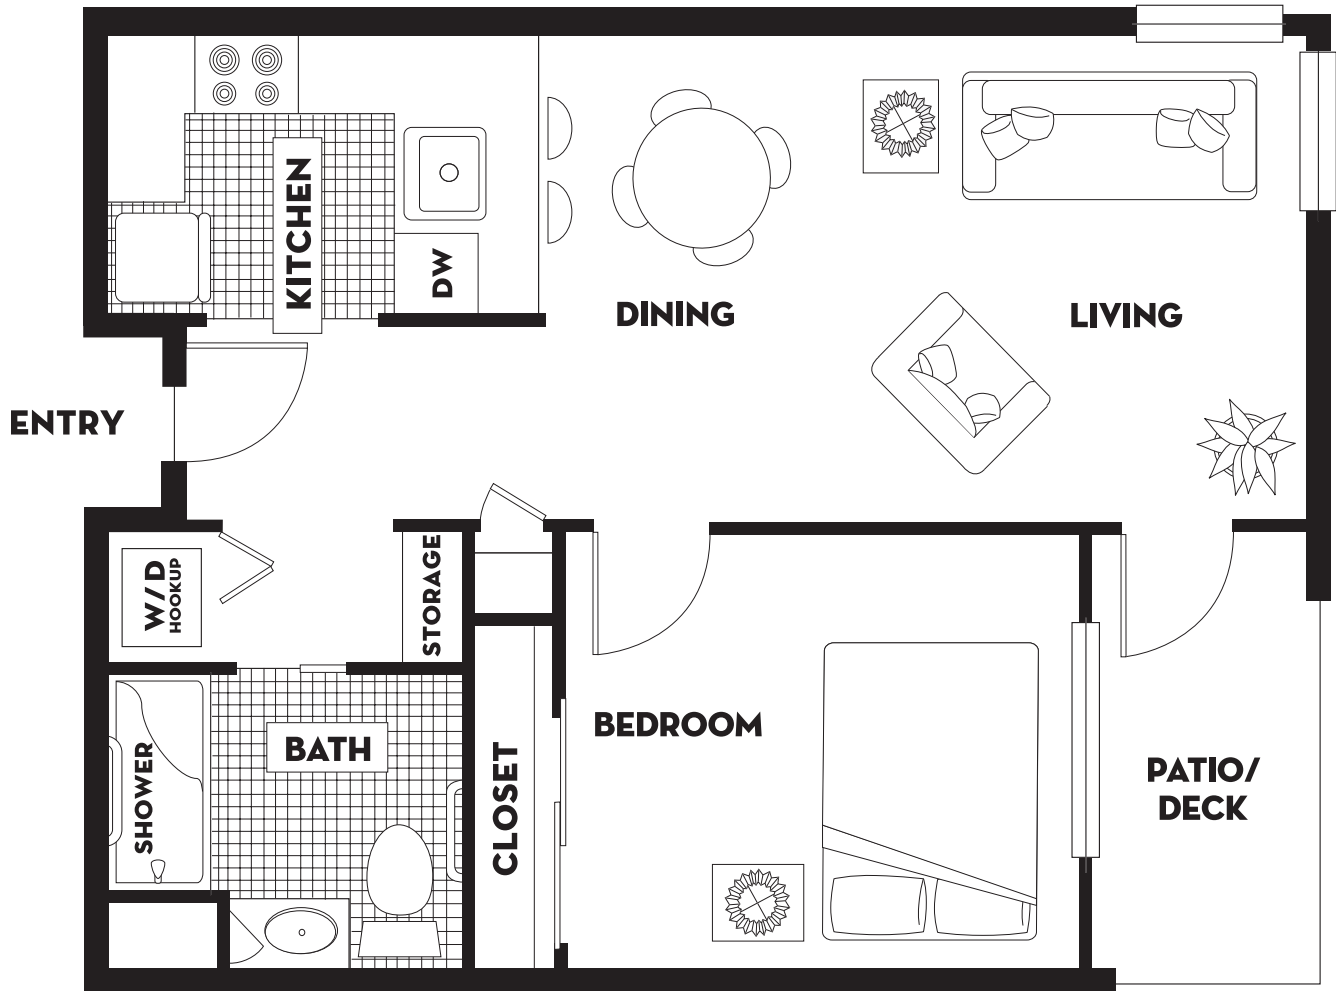

# HERITAGE ESTATES • FLOOR PLAN

## CONGREGATE LIVING ONE BEDROOM DELUXE WITH DECK 691 SQUARE FEET

Heritage Estates Retirement Community • 900 E. Stanley Blvd. • Livermore, CA 94550 • (925) 373-3636