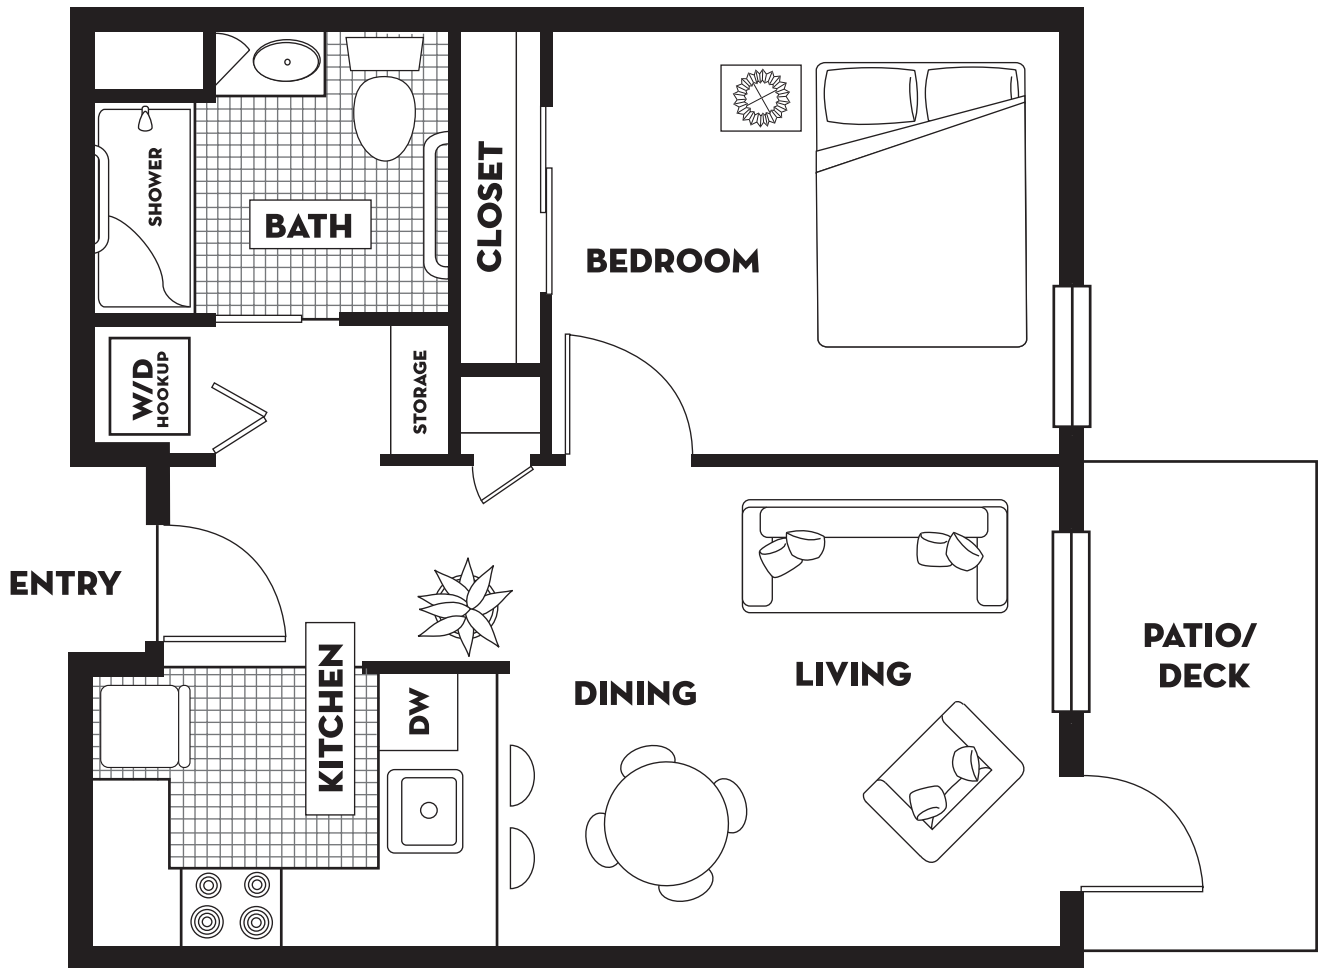

HERITAGE ESTATES • FLOOR PLAN

CONGREGATE LIVING ONE BEDROOM 614 SQUARE FEET

Heritage Estates Retirement Community • 900 E. Stanley Blvd. • Livermore, CA 94550 • (925) 373-3636