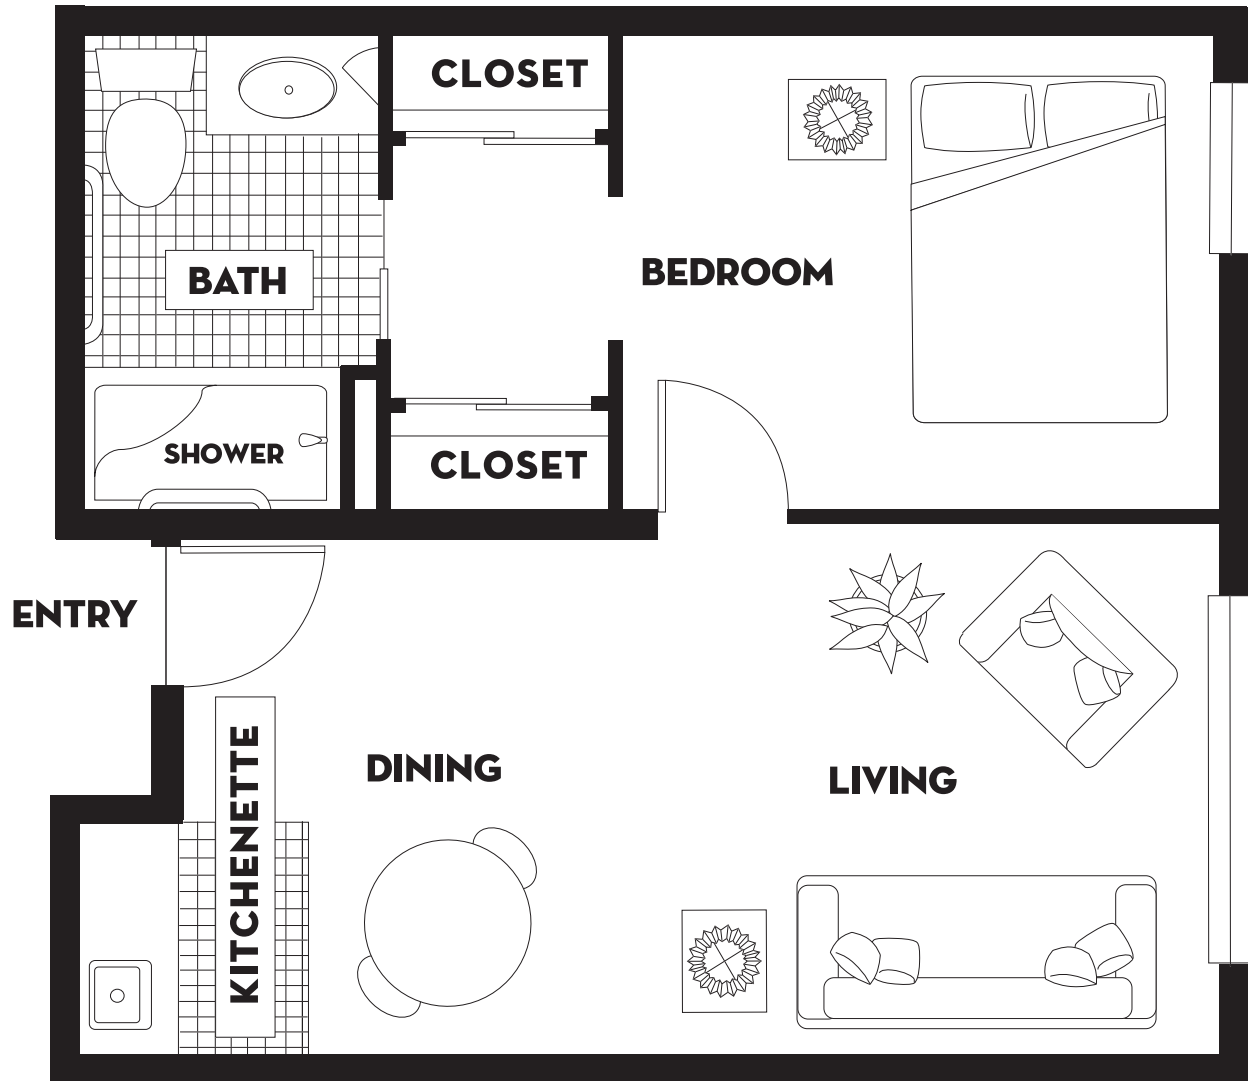

HERITAGE ESTATES • FLOOR PLAN

ASSISTED LIVING ONE BEDROOM 494 OR 538 SQUARE FEET

Heritage Estates Retirement Community • 900 E. Stanley Blvd. • Livermore, CA 94550 • (925) 373-3636